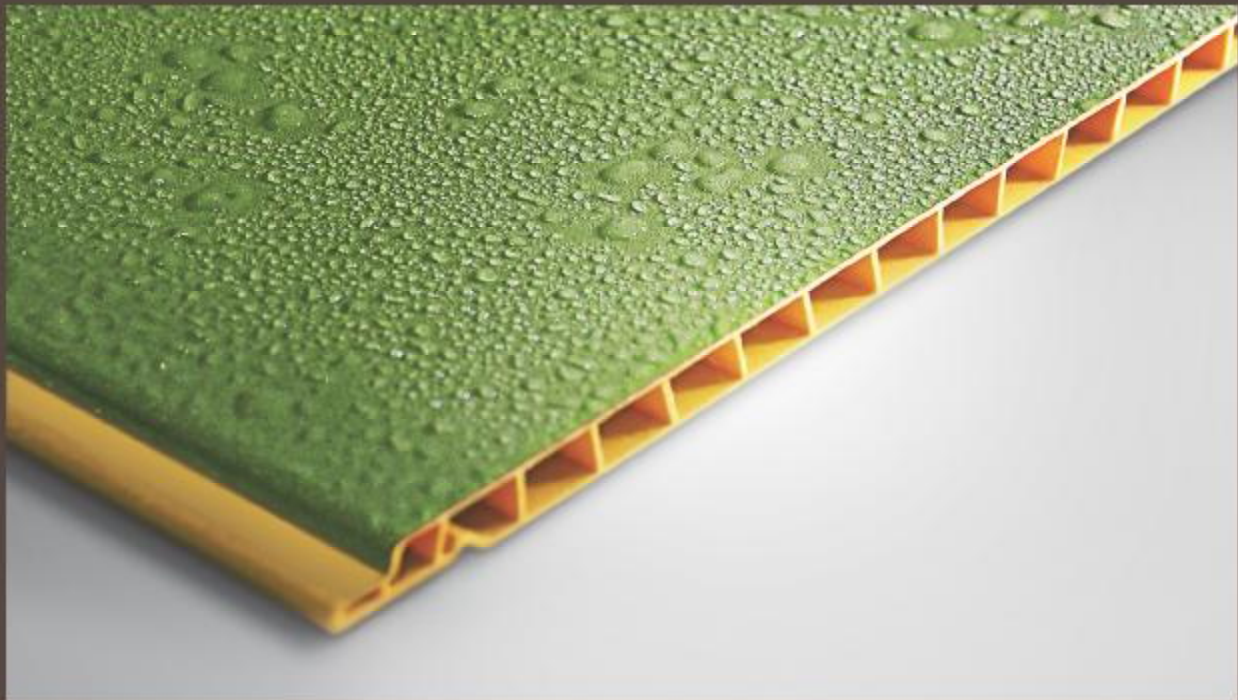

EASY MAINTENANCE

We have designed coboa with easy maintenance in mind. All it needs to stay beautiful is an occasional cleaning with a damp cloth or if more cleaning is needed, it can be cleaned with all purpose detergents.

دوام بالای پانل های پی وی سی کوپروآ در مقابل آب و شوینده ها از دیگر ویژگی هایی است که این پانل ها را نسبت به مصالح ساختمانی دیگر متمایز می کند. این پانل ها برای استفاده در محیط هایی مانند فضاهای پزشکی و بیمارستانی ، مطب ها، درمانگاه ها و ... که نظافت و شستشو در آنها اهمیت بالایی دارد بسیار مناسب می باشد.